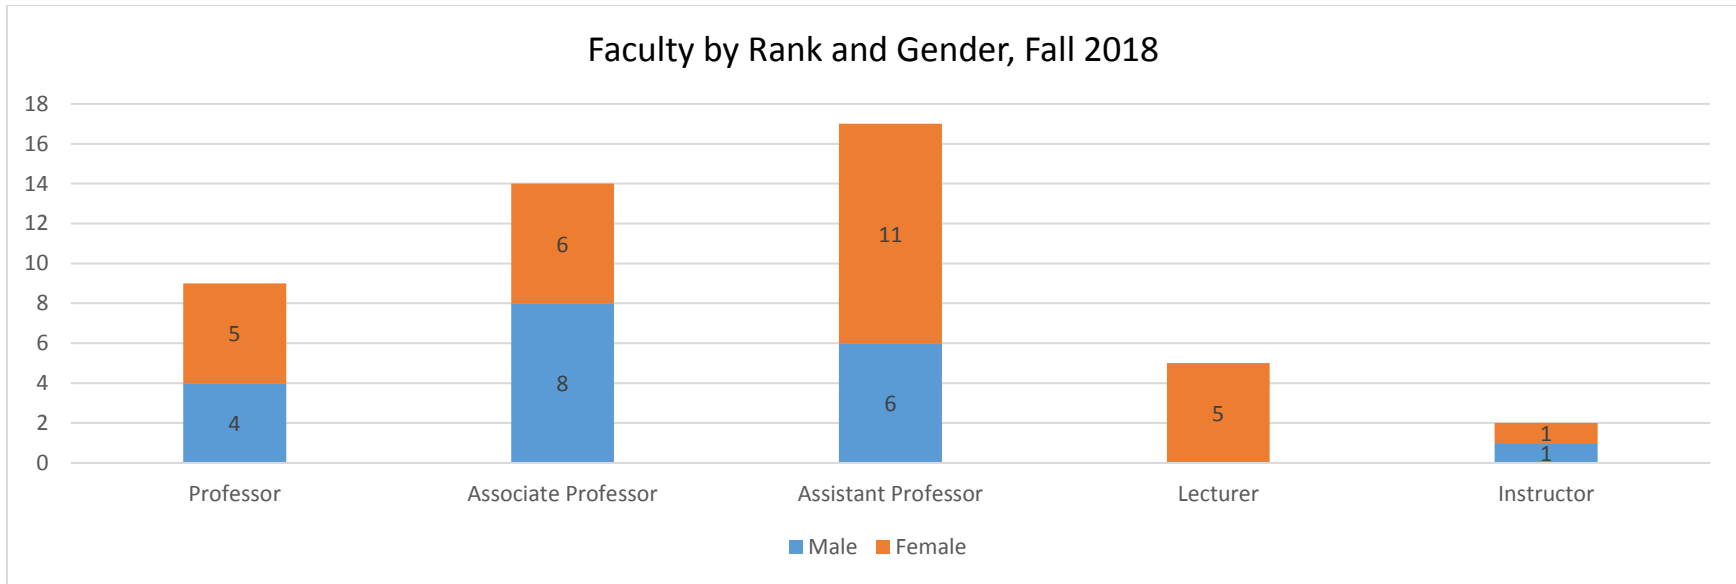

Faculty Profile Fall 2018

Faculty Data Fall 2018

| Full-Time | Male | Female | Total |
|---------------------|-----------|-----------|-----------|
| Professor | 4 | 5 | 9 |
| Associate Professor | 8 | 6 | 14 |
| Assistant Professor | 6 | 11 | 17 |
| Lecturer | | 5 | 5 |
| Instructor | 1 | 1 | 2 |
| Total | 19 | 28 | 47 |

Number of Full-Time Faculty

| | 2014 | 2015 | 2016 | 2017 | 2018 |
|-------|------|------|------|------|------|
| Total | 39 | 39 | 46 | 47 | 47 |

87% hold the Doctorate or Terminal Degree in their field.