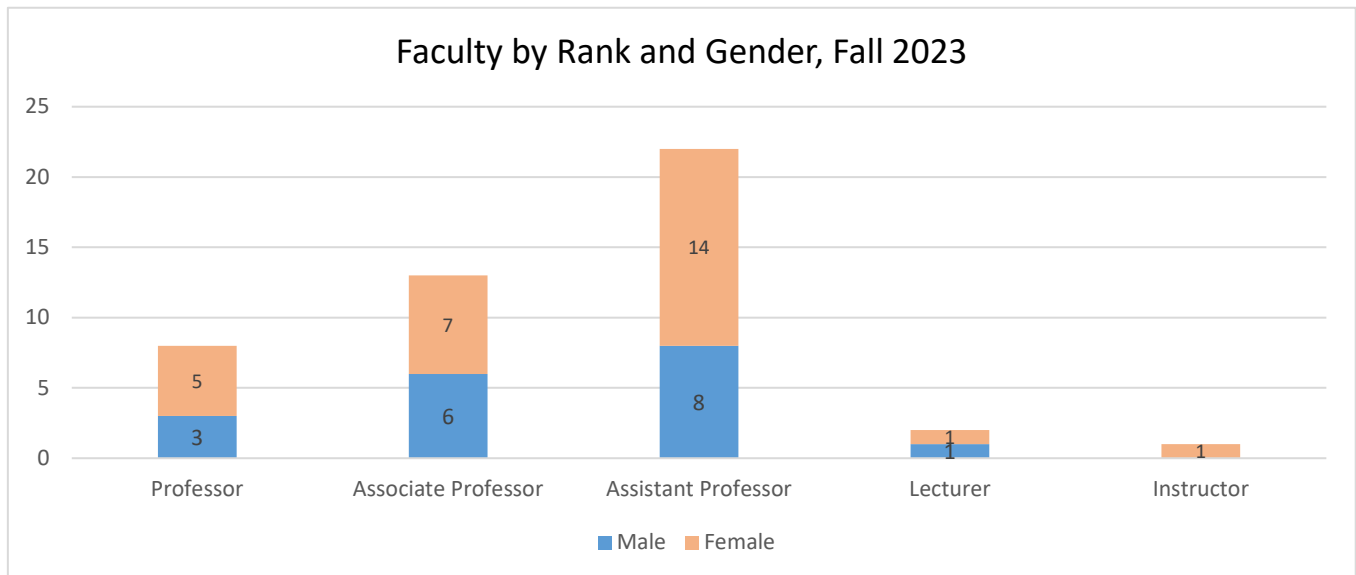

Faculty Data Fall 2023

Full-Time	Faculty by Rank and Gender			Number of Full-Time Faculty				
	Male	Female	Total	2019	2020	2021	2022	2023
Professor	3	5	8	48	50	43	41	46
Associate Professor	6	7	13					
Assistant Professor	8	14	22					
Lecturer	1	1	2					
Instructor		1	1					
Total	18	28	46					